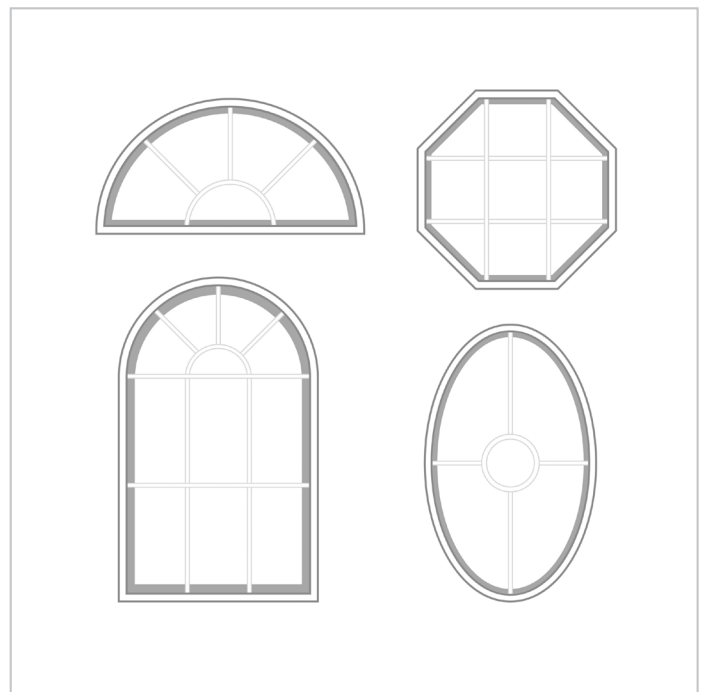

Specialty Shapes

Architectural freedom doesn't mean sacrificing efficiency

Kas-Kel Specialty Shapes allow for unusual and uniquely shaped windows to function with the same energy efficiency and functional integrity as our other time-tested vinyl windows.

For building or remodeling, these vinyl windows open a new world of possibilities.

Shape Options

- Gothic/Half-Gothic
- Circle Top
- Eyebrow
- Oval/Half-Oval
- Full Circle
- Ellipse
- Transom
- Quarter Arch
- Operating Octagon
- Custom Shapes